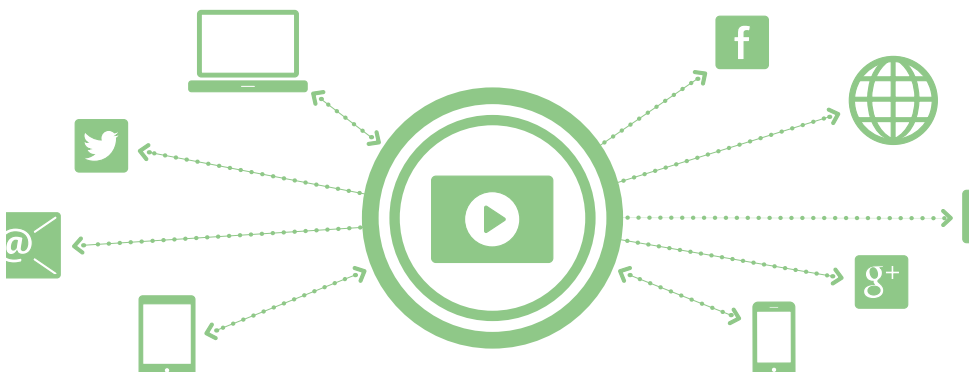

Cumulus Video Cloud

Automatic video conversion for multiple platform viewing and global video streaming, all managed within Cumulus.

Publish videos that play properly on any platform, within any browser and on any device, including high-volume concurrent viewing, with Cumulus Video Cloud.

Direct download links for each format can be accessed directly in Cumulus and shared with colleagues, customers or freelancers.

Cumulus Video Streaming

Cumulus Video Streaming enables companies to **publish video content globally** with the best possible user experience. Cumulus Video Streaming uses HTTP Live Streaming (HLS) to automatically recognizes the device and platform and chooses the right format and quality level to display, up to HQ+.

Content you control

Unlike public video management tools, you keep **full rights to the content** you upload and no Ads are displayed.

Key features

- Convert videos in different formats
- Publish videos across all channels
- High quality video streaming with automatic device recognition